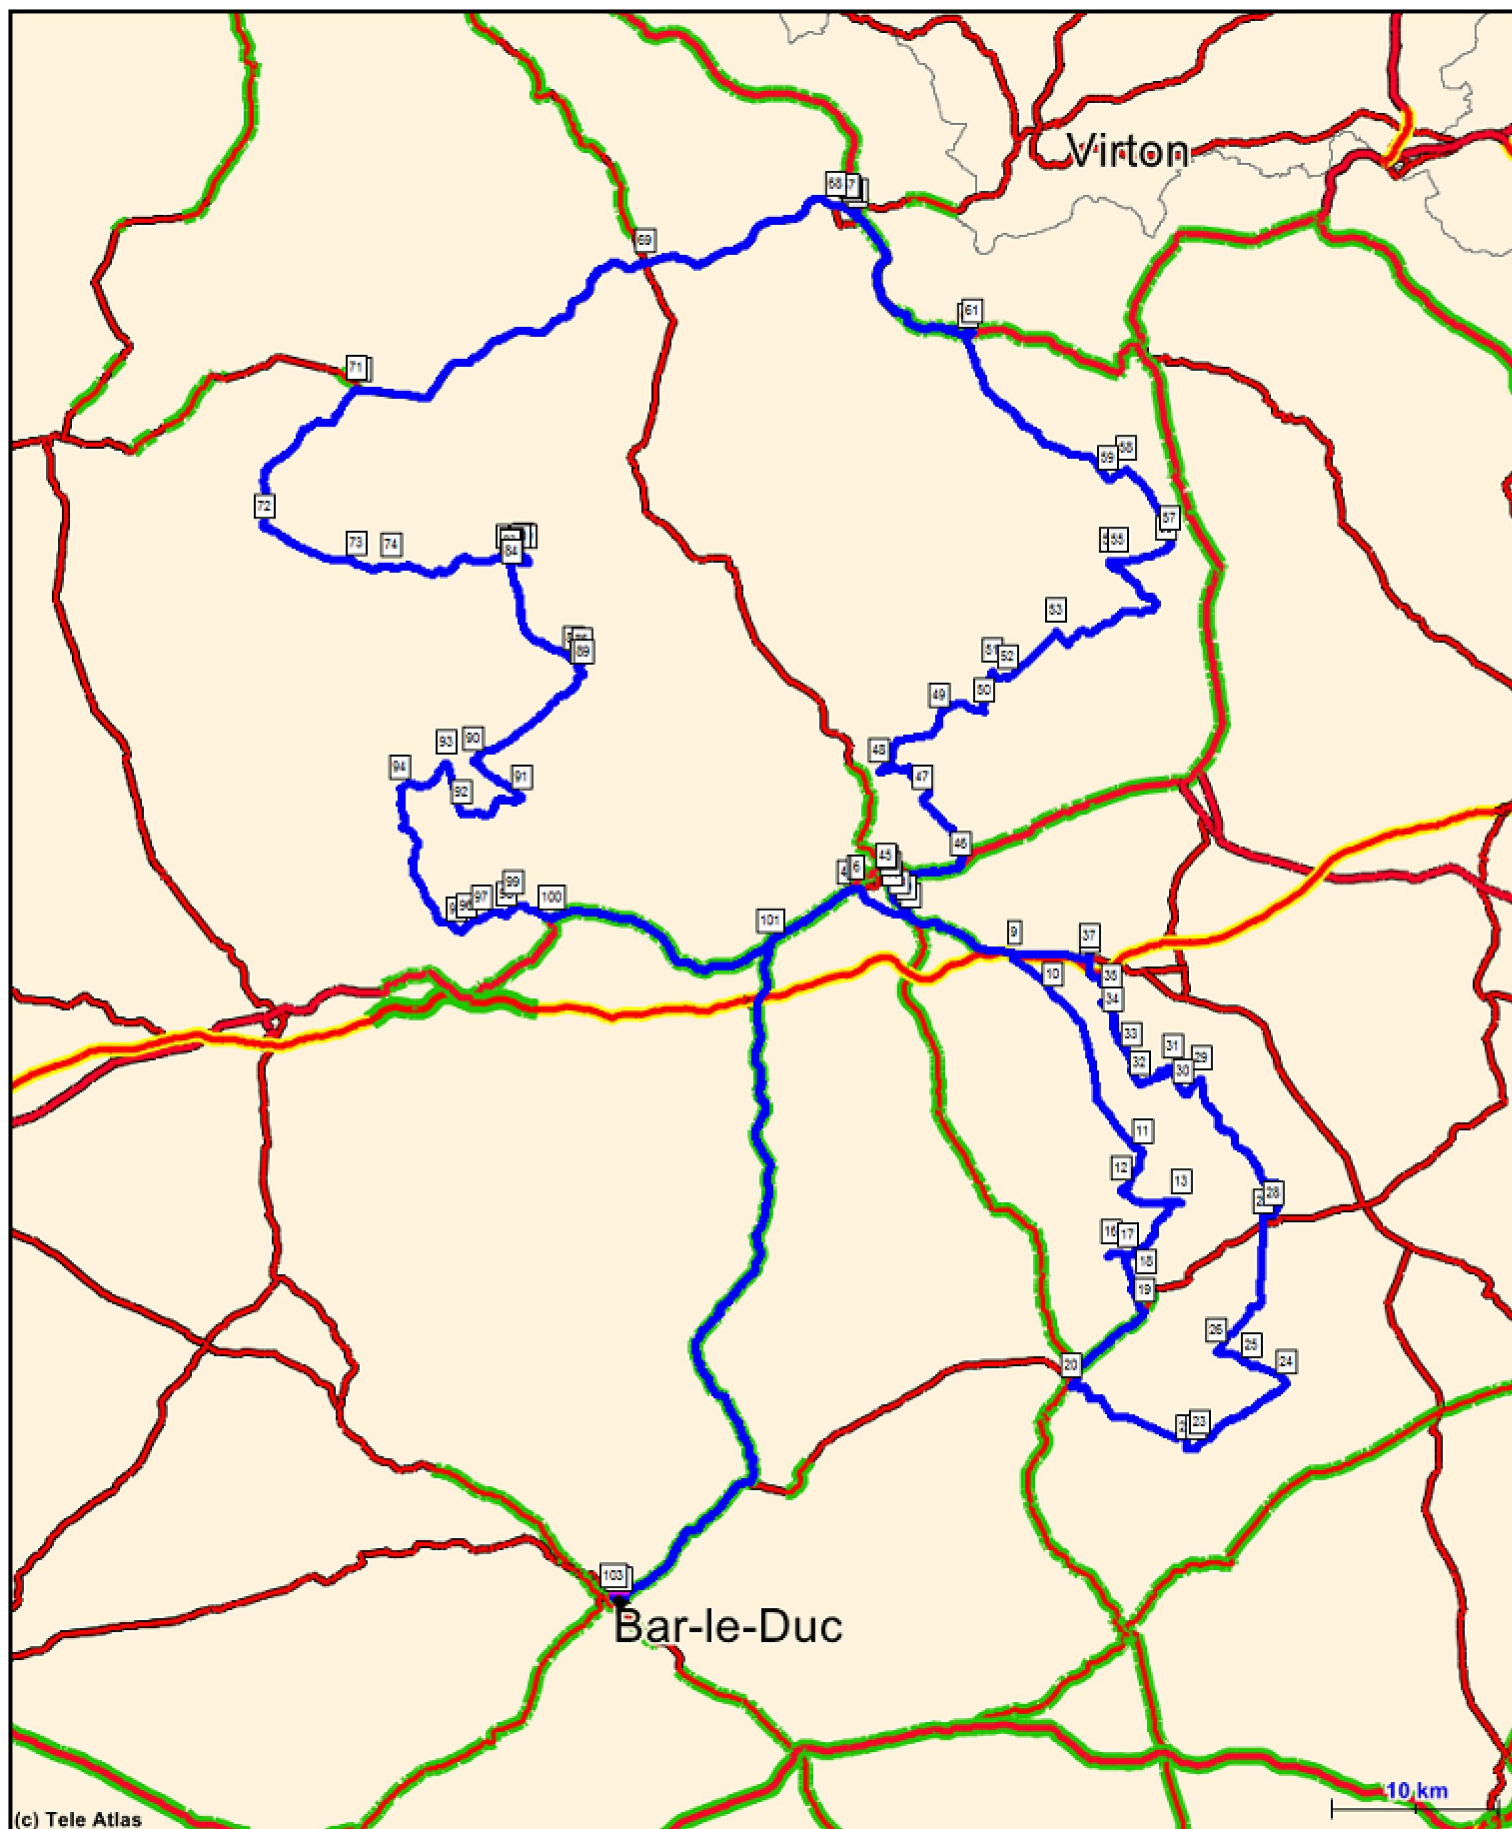

RB ID: 0
RB name: Balade verdun - RB kms: 437,8
Country: - Region:

(c) Tele Atlas