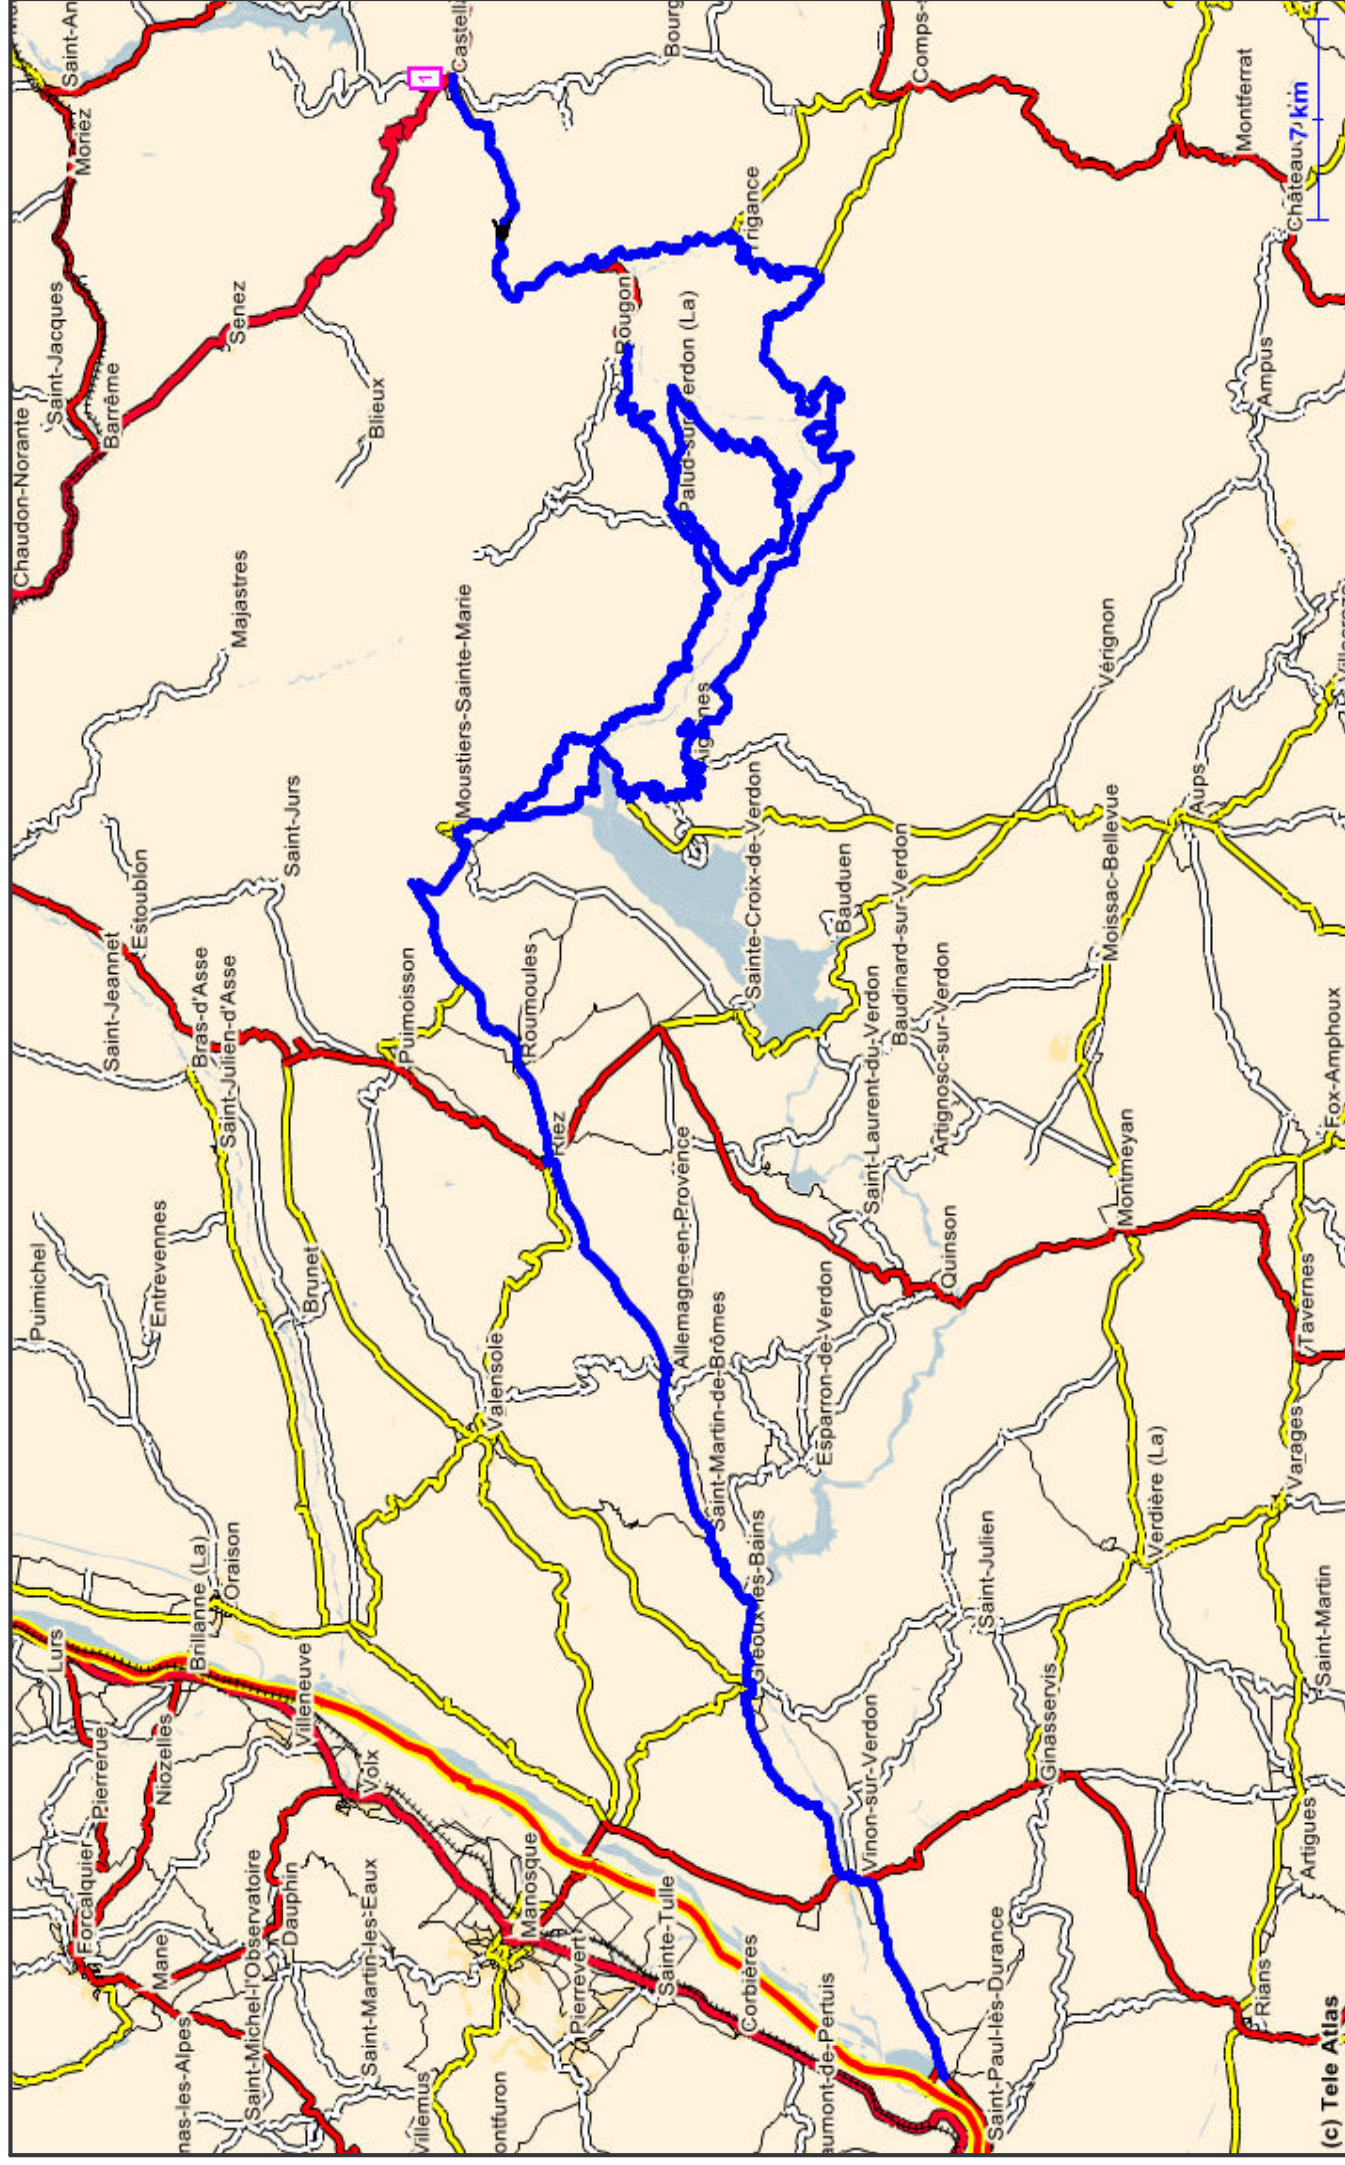

RB ID: 0 - RB name: Verdon\_2\_ed2 - RB Kms: 187,5

Country: - Region:

(c) Tele Atlas